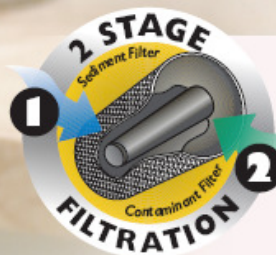

ClearFlow[®]
HOSPITALITY FAUCET FILTER

A tiny faucet filter, with huge appeal

- The world's first faucet filter designed for hotel guest rooms
- Economical long life technology—lasts up to 8 months
- Great tasting, healthier water
- Maintenance free, disposable design

TO REDUCE:

Bad Taste & Odor

CHLORINE

PARTICULATE

Contaminants

LEAD

MERCURY

ASBESTOS

“Would you like a Clear Flow Filter in your next hotel room?”

Filter Status Light

- Green- Filter Is Working
- Flashing Red- Filter
- Working- Replace Soon
- Red- Filter Not Working - Replace

Fits Most Bathroom Sinks Two Aerator Adaptors Included

Mounting Collar

- Easy to Install- No Tools Required

On/Off Lever

- Switch from Filtered to Unfiltered Water

Lasts 8 Months on average

Based on Usage of
42 oz. of Filtered Water
Per Room Night-
50 Gallon Capacity